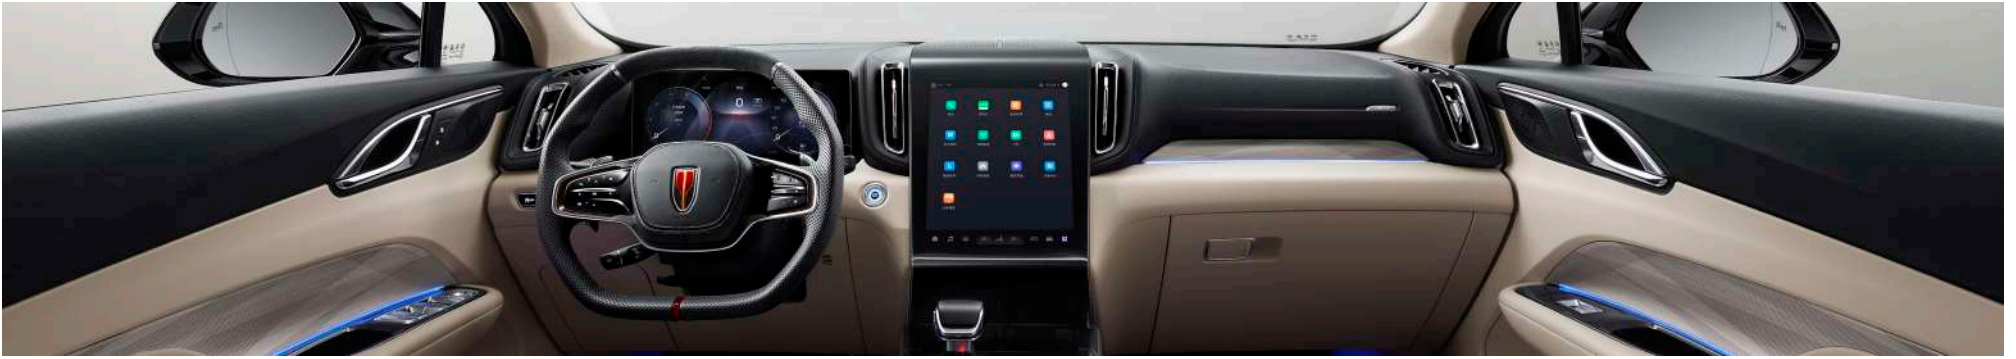

Interior Color.

الألوان الداخلية.

Quantum silver grey (black top) رمادي (سقف أسود)