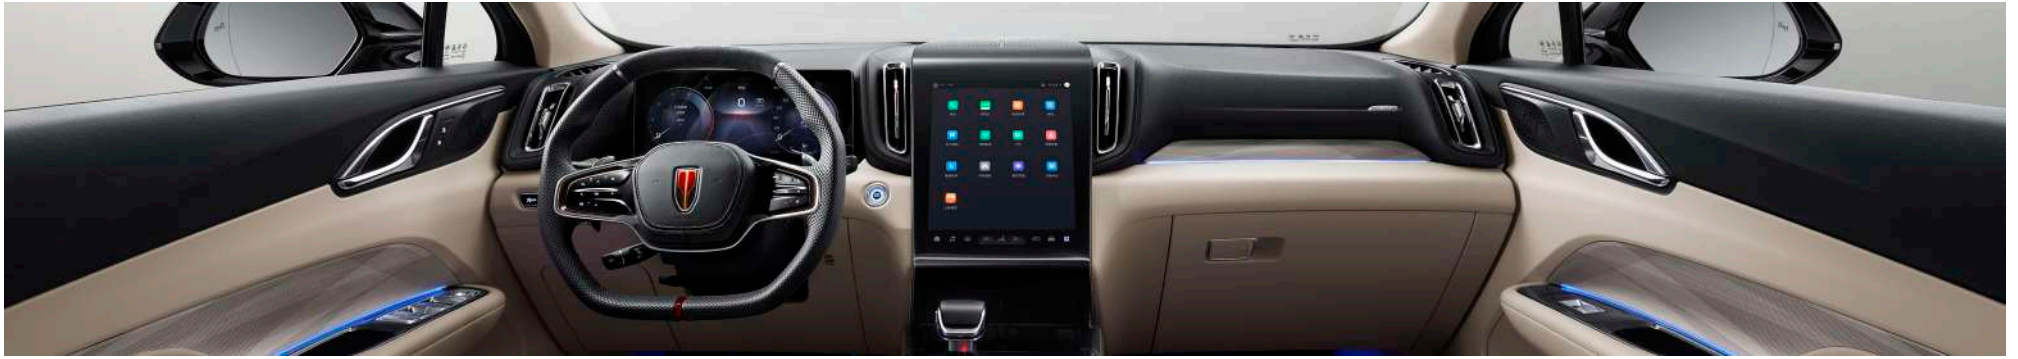

Interior Colors.

الألوان الداخلية.

Off-White

أوف وايت